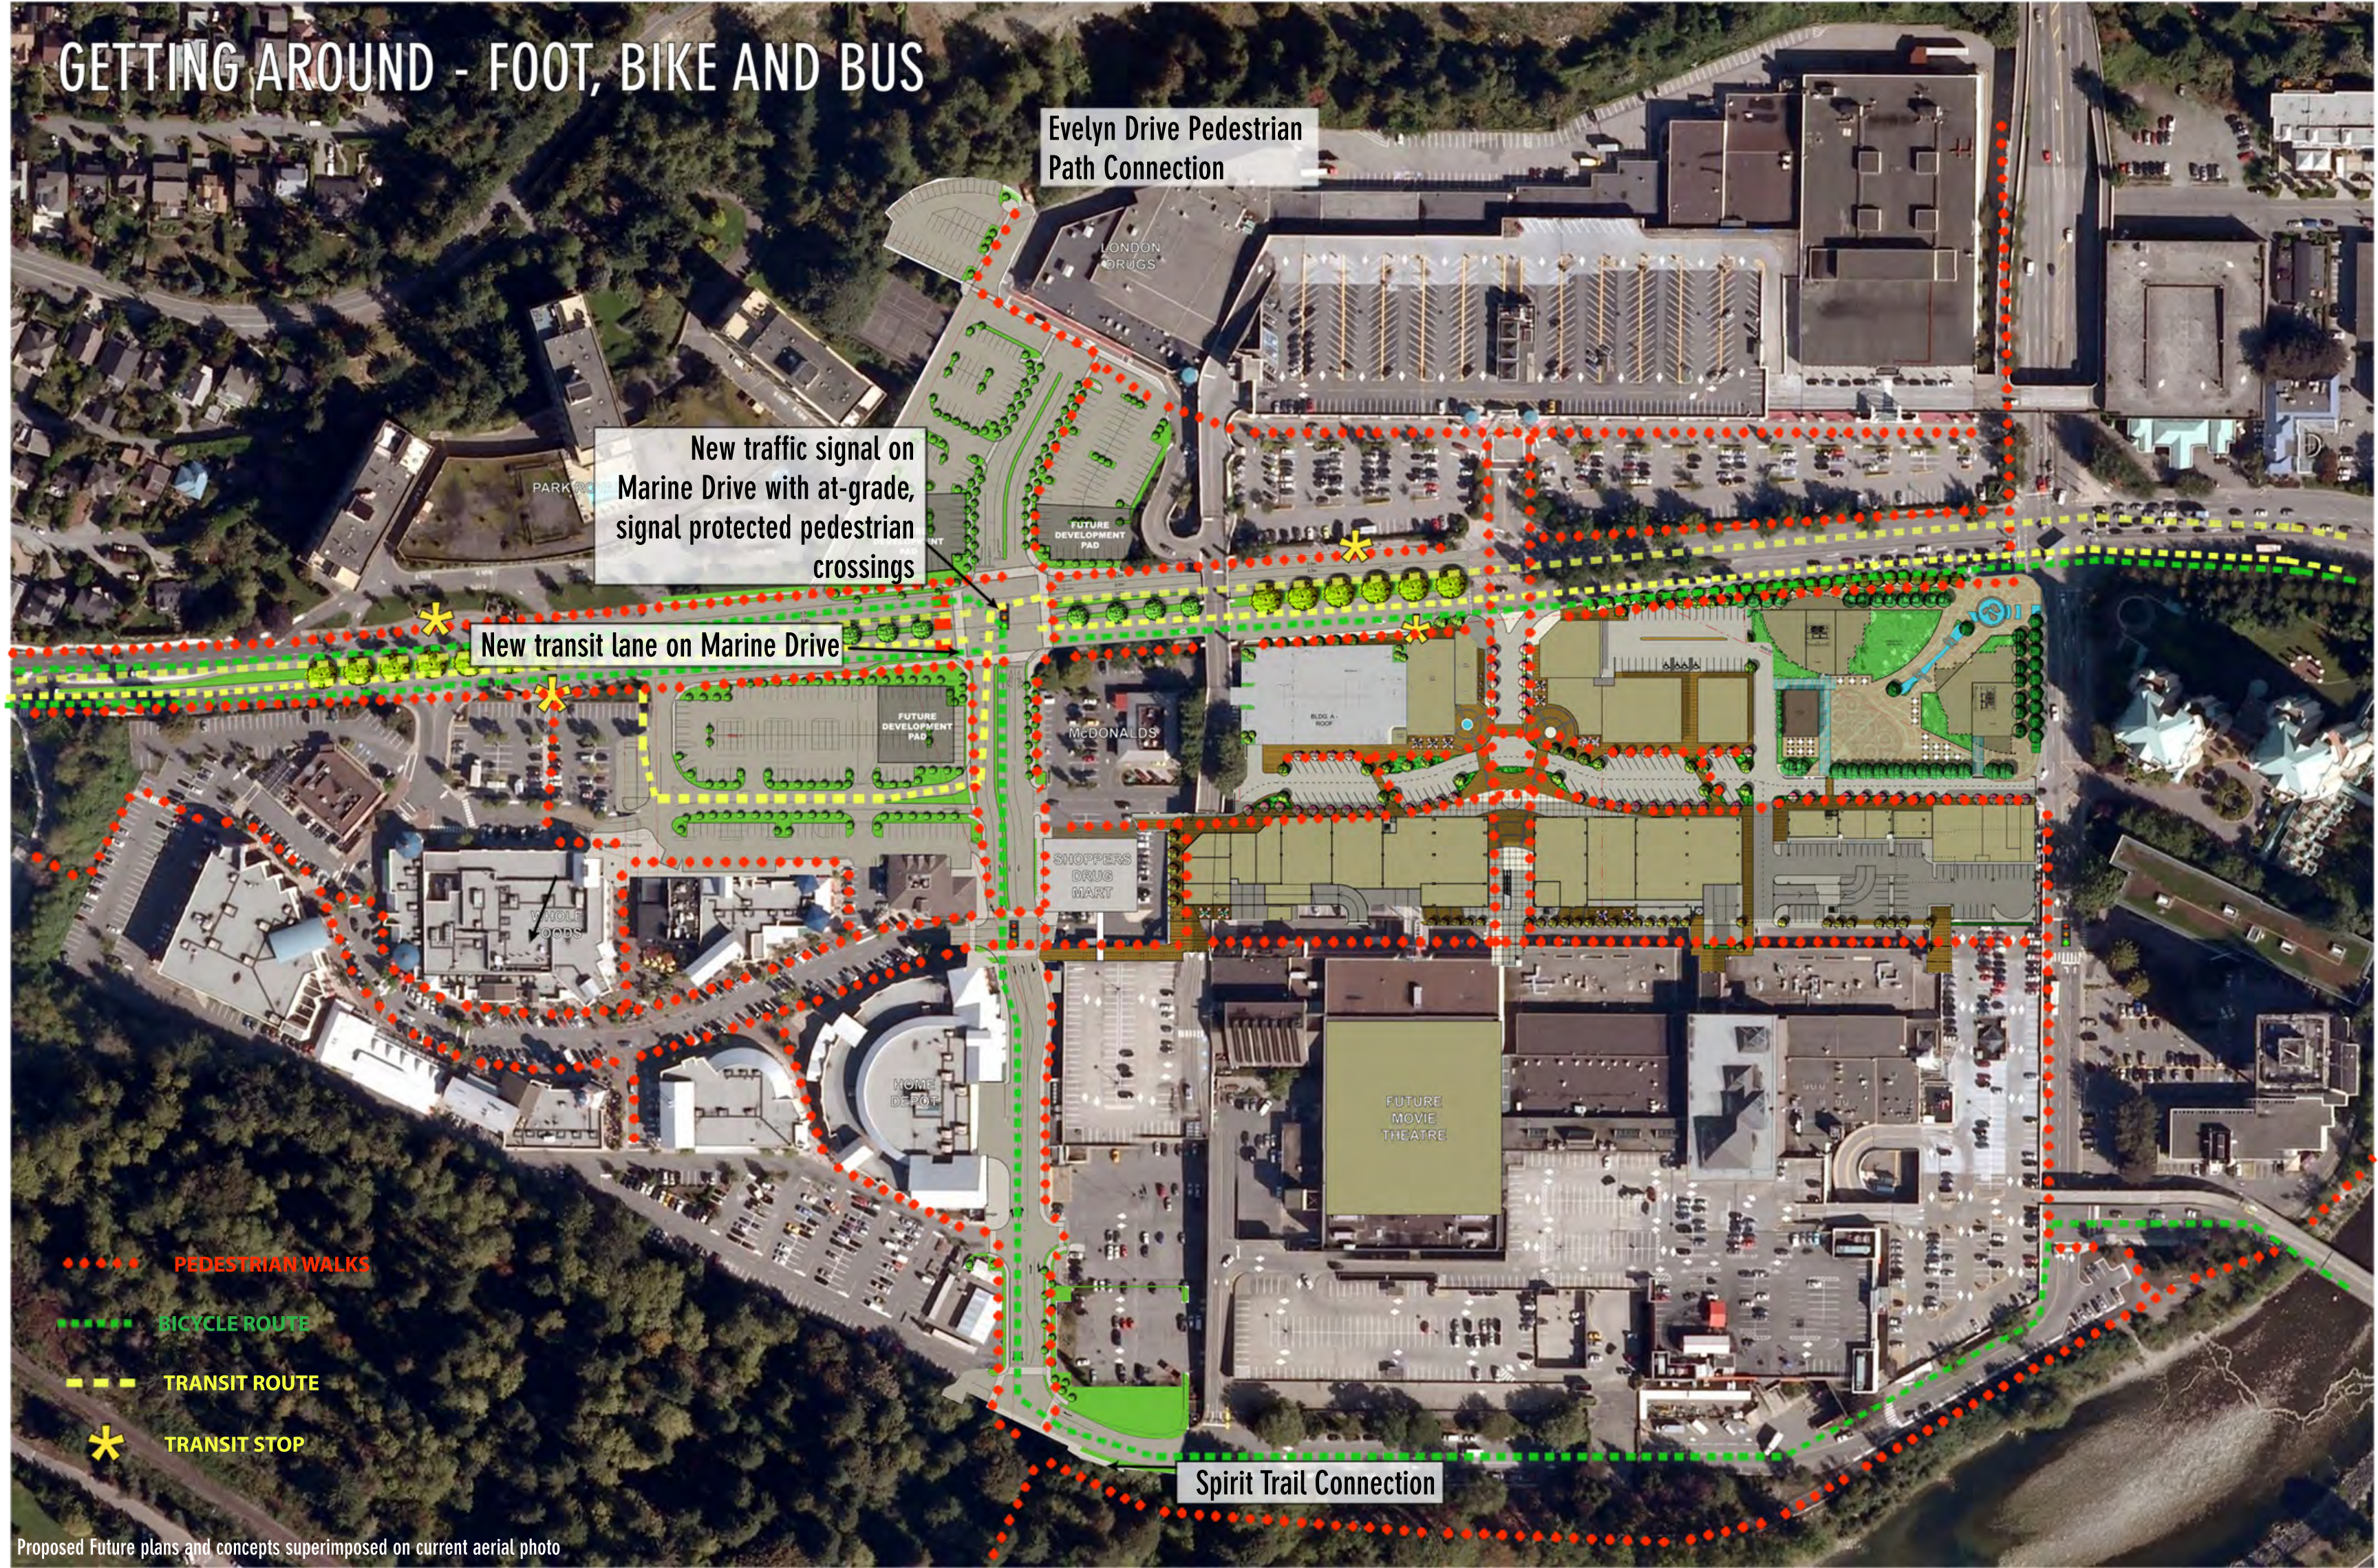

# GETTING AROUND - FOOT, BIKE AND BUS

Evelyn Drive Pedestrian Path Connection

New traffic signal on Marine Drive with at-grade, signal protected pedestrian crossings

New transit lane on Marine Drive

LONDON DRUGS

McDONALDS

SHOPPERS DRUG MART

HOME DEPOT

FUTURE MOVIE THEATRE

PEDESTRIAN WALKS

BICYCLE ROUTE

TRANSIT ROUTE

TRANSIT STOP

Spirit Trail Connection